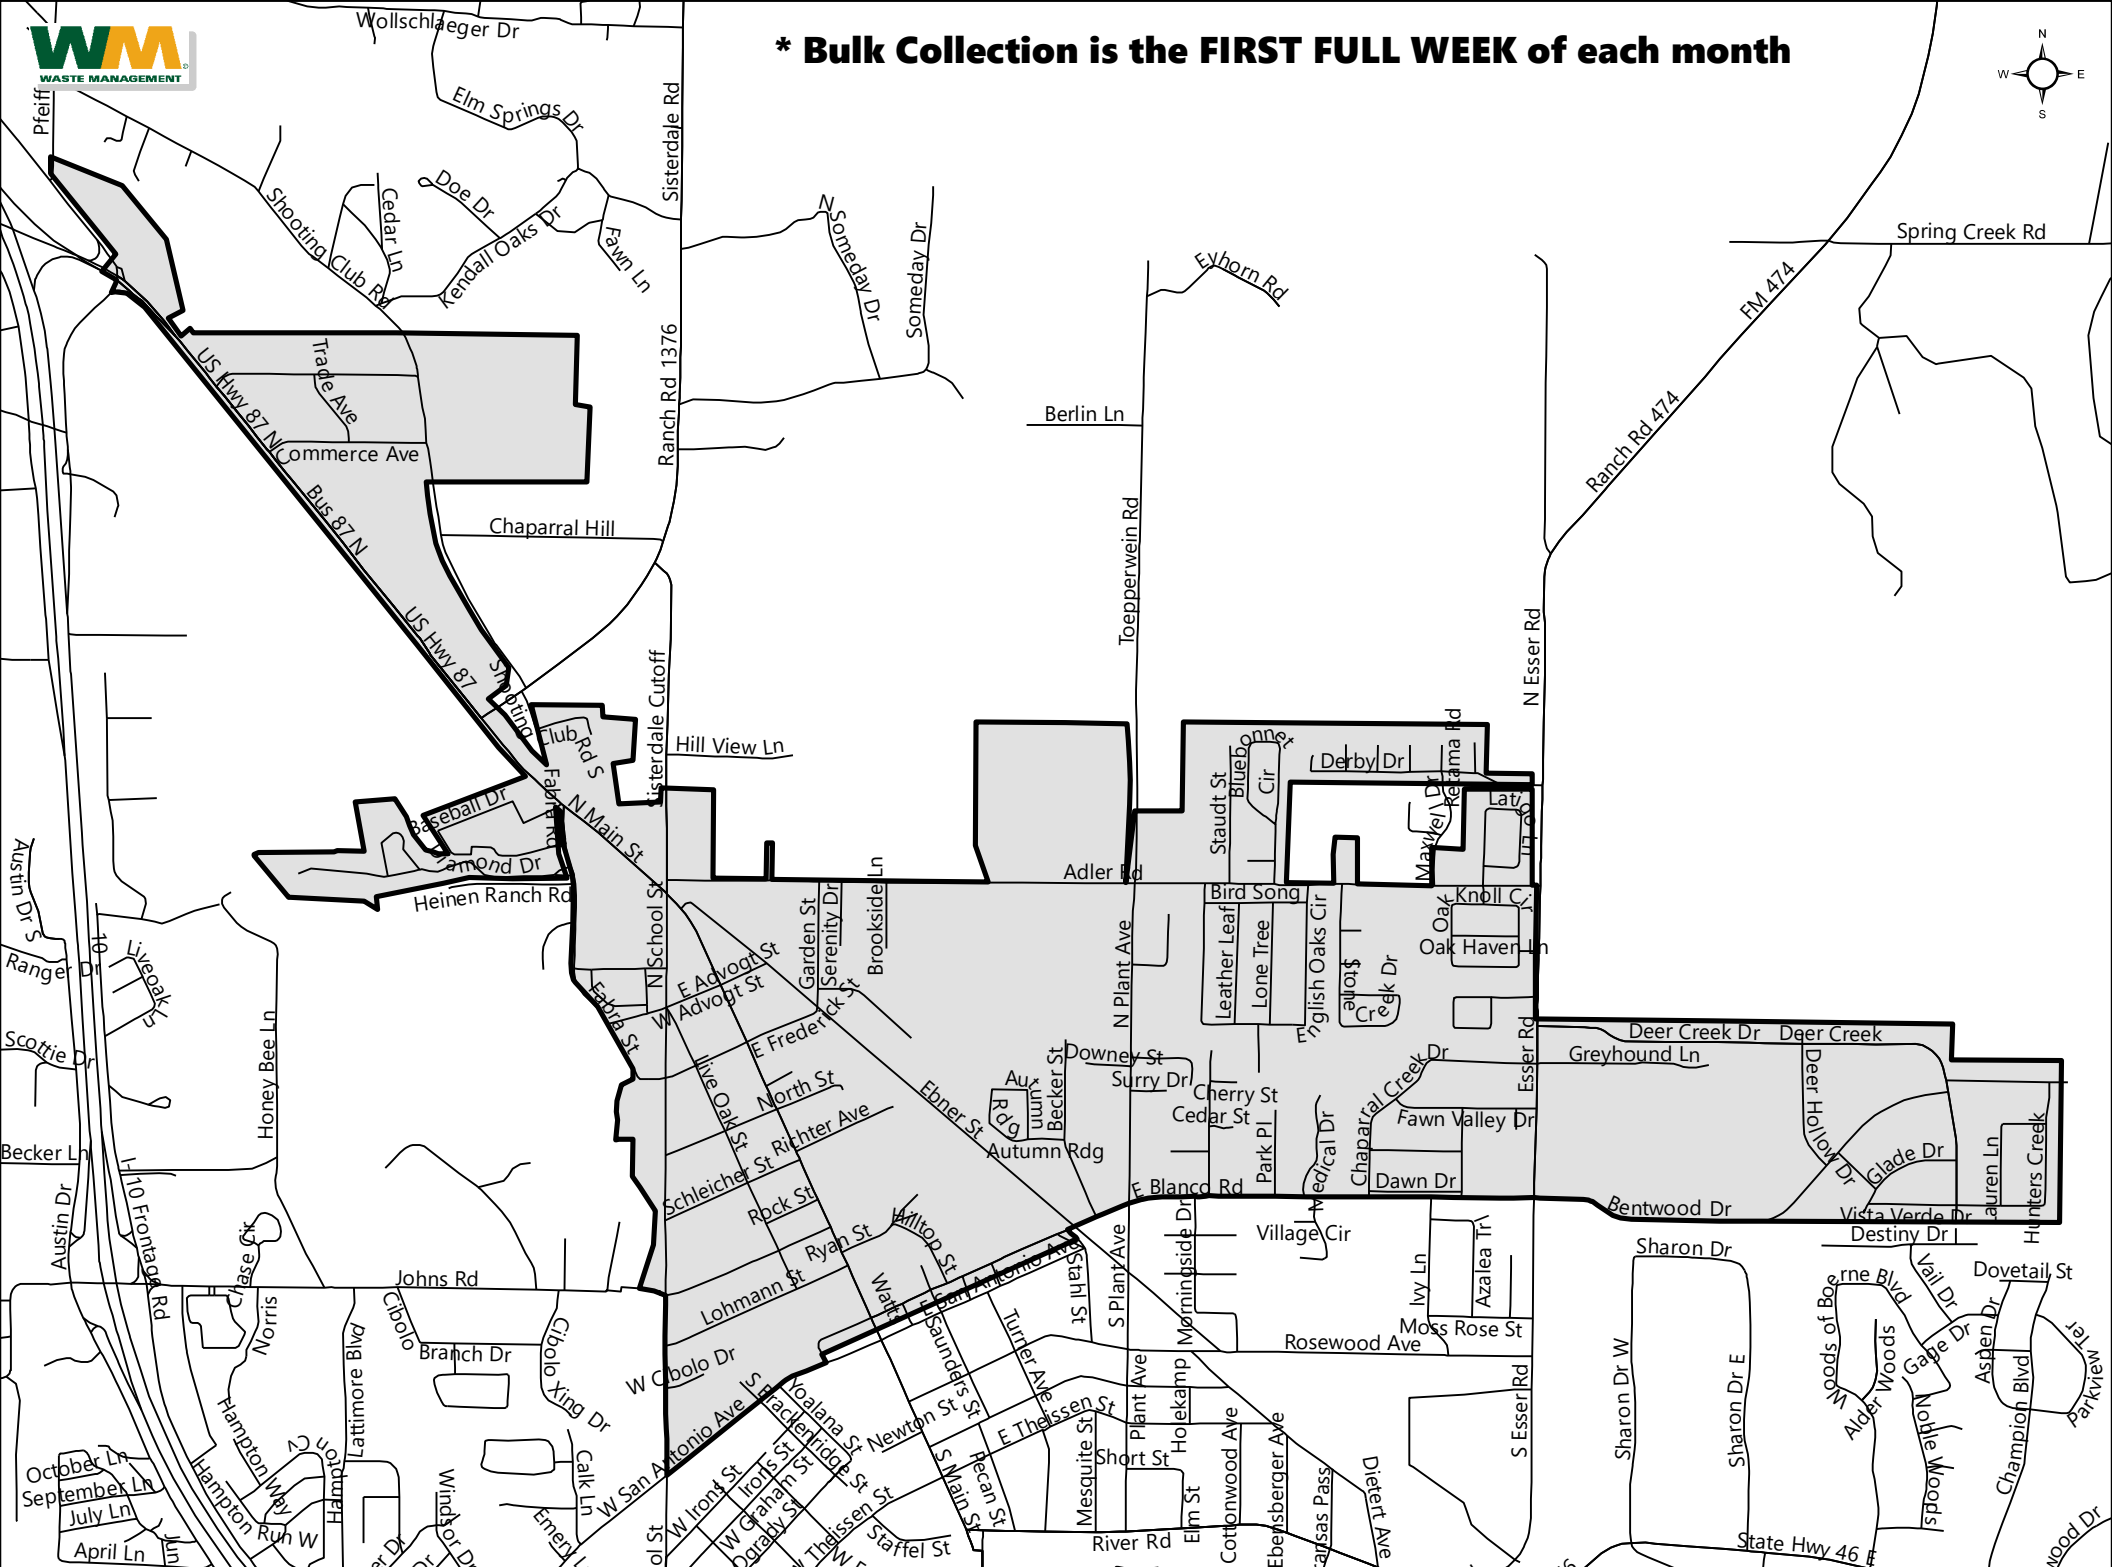

**\* Bulk & Brush Collection is the FIRST FULL WEEK of each month**

**\* Bulk Collection is the FIRST FULL WEEK of each month**

**Boerne Mon\_1**

**Monday, Bulk**

**February 2020**

**\* Bulk Collection is the FIRST FULL WEEK of each month**

**\* Bulk Collection is the FIRST FULL WEEK of each month**

**Boerne Wed\_1**

**Wednesday, Bulk**

**February 2020**

# Bulk Collection is the FIRST FULL WEEK of each month

Boerne Thu\_1

Thursday, Bulk

February 2020

**\* Bulk Collection is the FIRST FULL WEEK of each month**