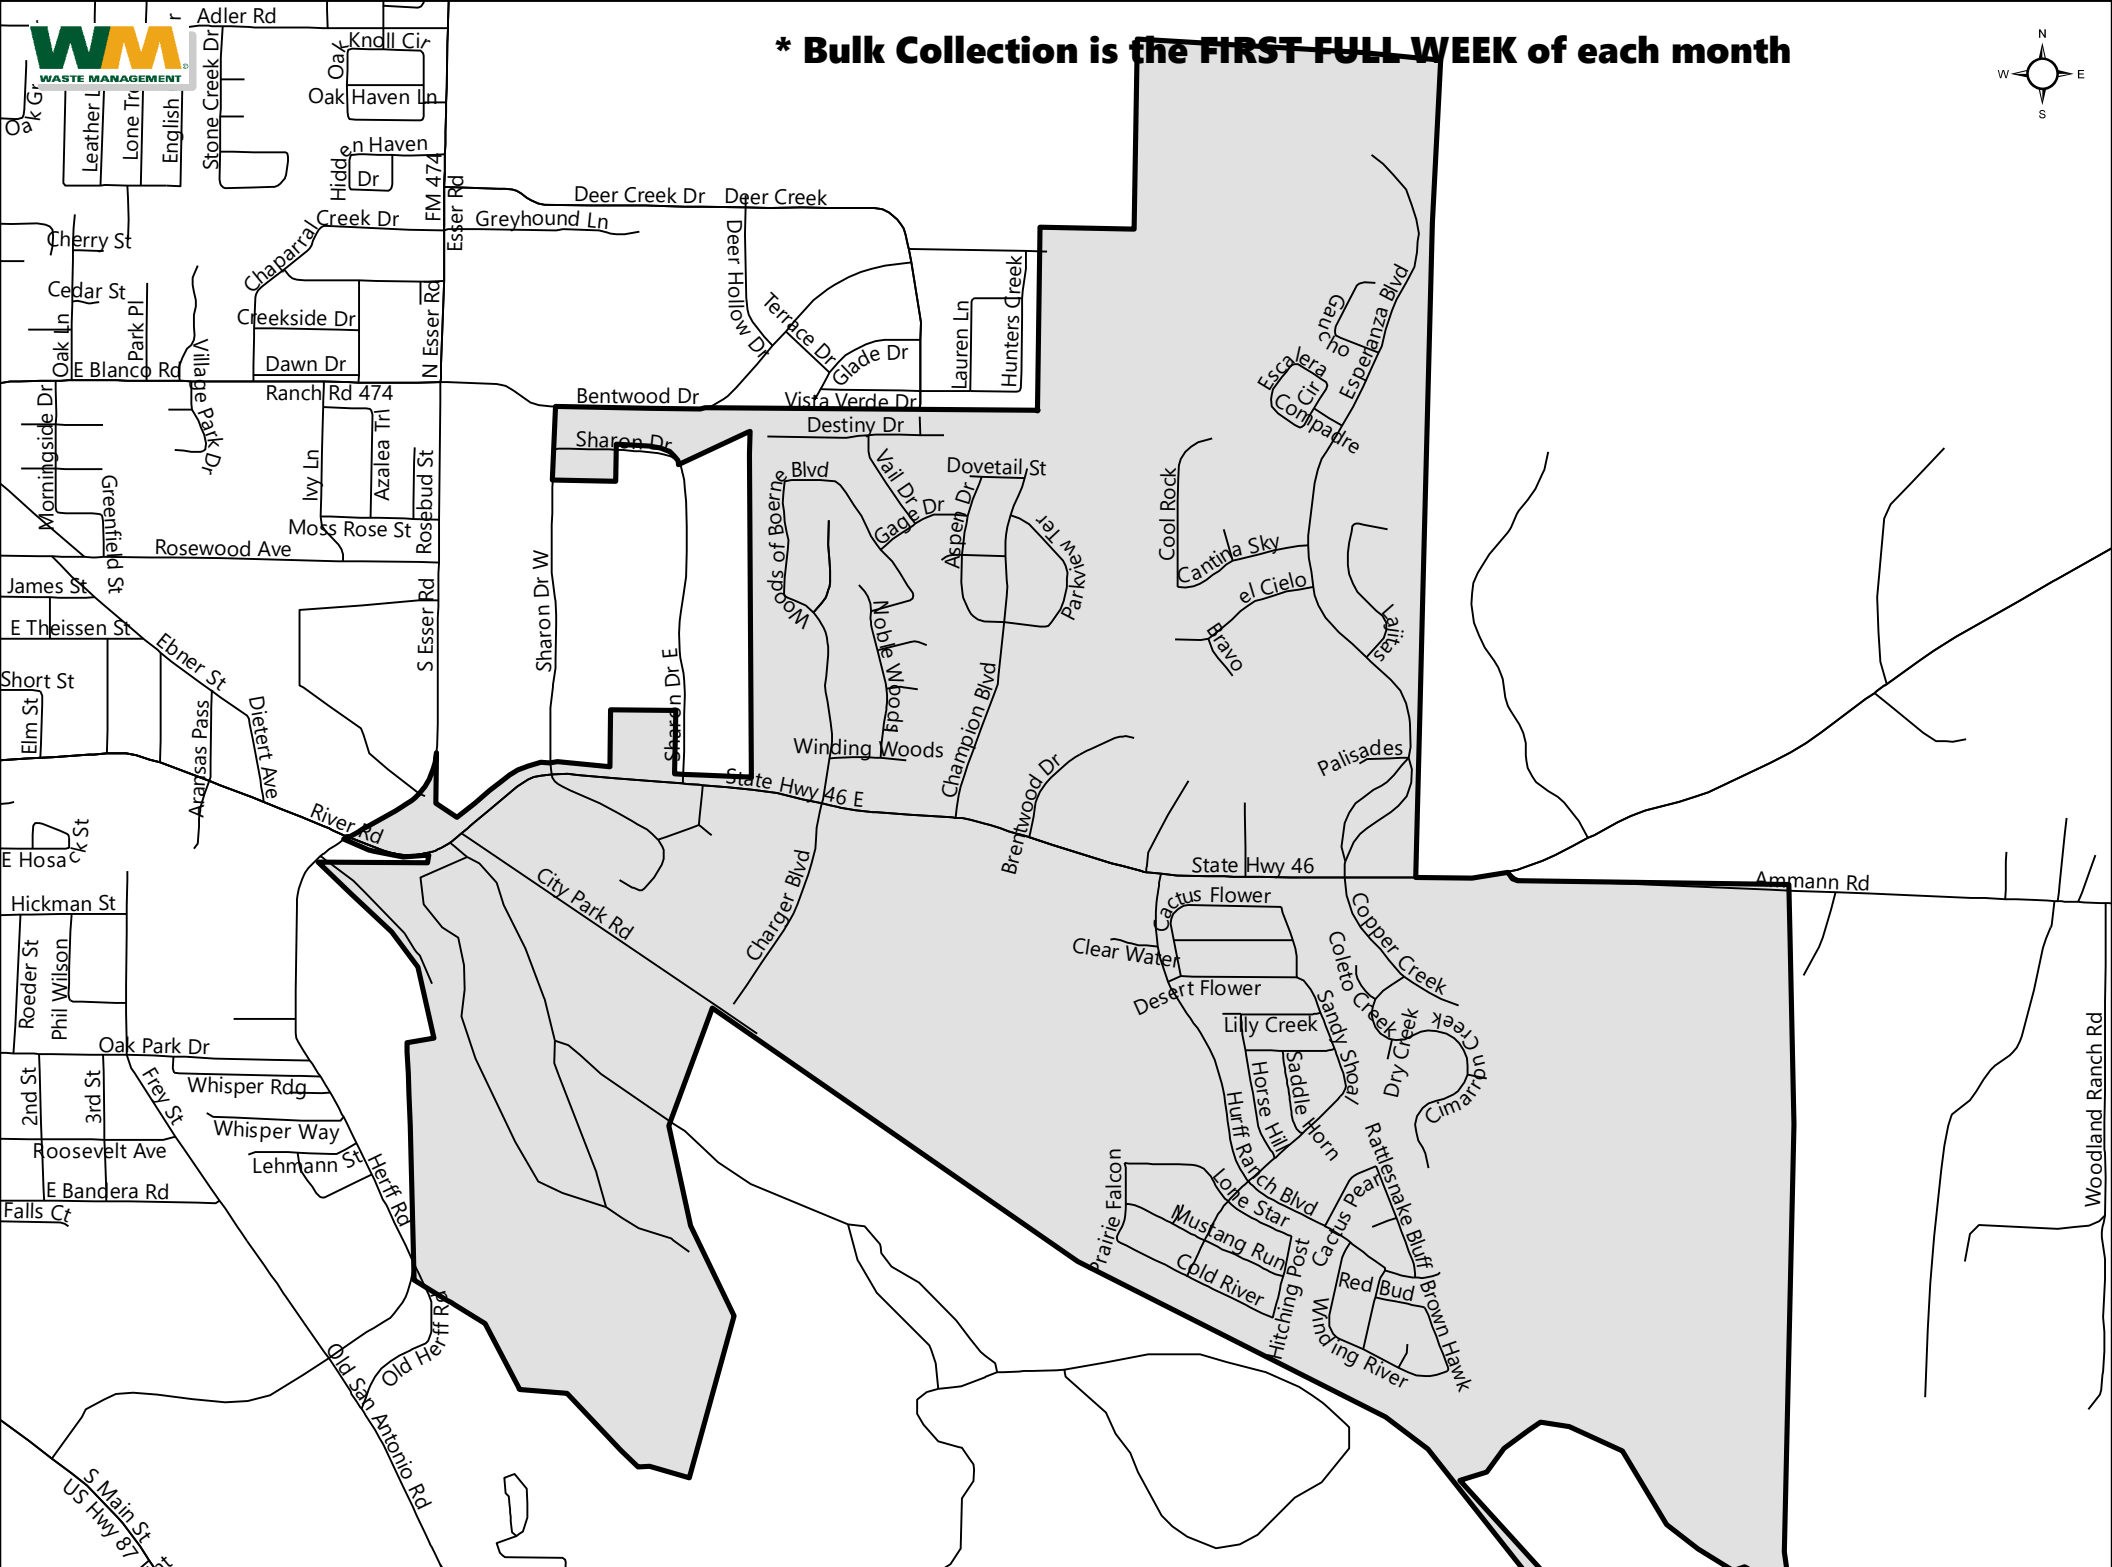

**\* Bulk & Brush Collection is the FIRST FULL WEEK of each month**

**\* Bulk Collection is the FIRST FULL WEEK of each month**

**Boerne Mon\_1**

**Monday, Bulk**

**February 2020**

**\* Bulk Collection is the FIRST FULL WEEK of each month**

**\* Bulk Collection is the FIRST FULL WEEK of each month**

**Boerne Wed\_1**

**Wednesday, Bulk**

**February 2020**

# Bulk Collection is the FIRST FULL WEEK of each month

Boerne Thu\_1

Thursday, Bulk

February 2020

**\* Bulk Collection is the FIRST FULL WEEK of each month**