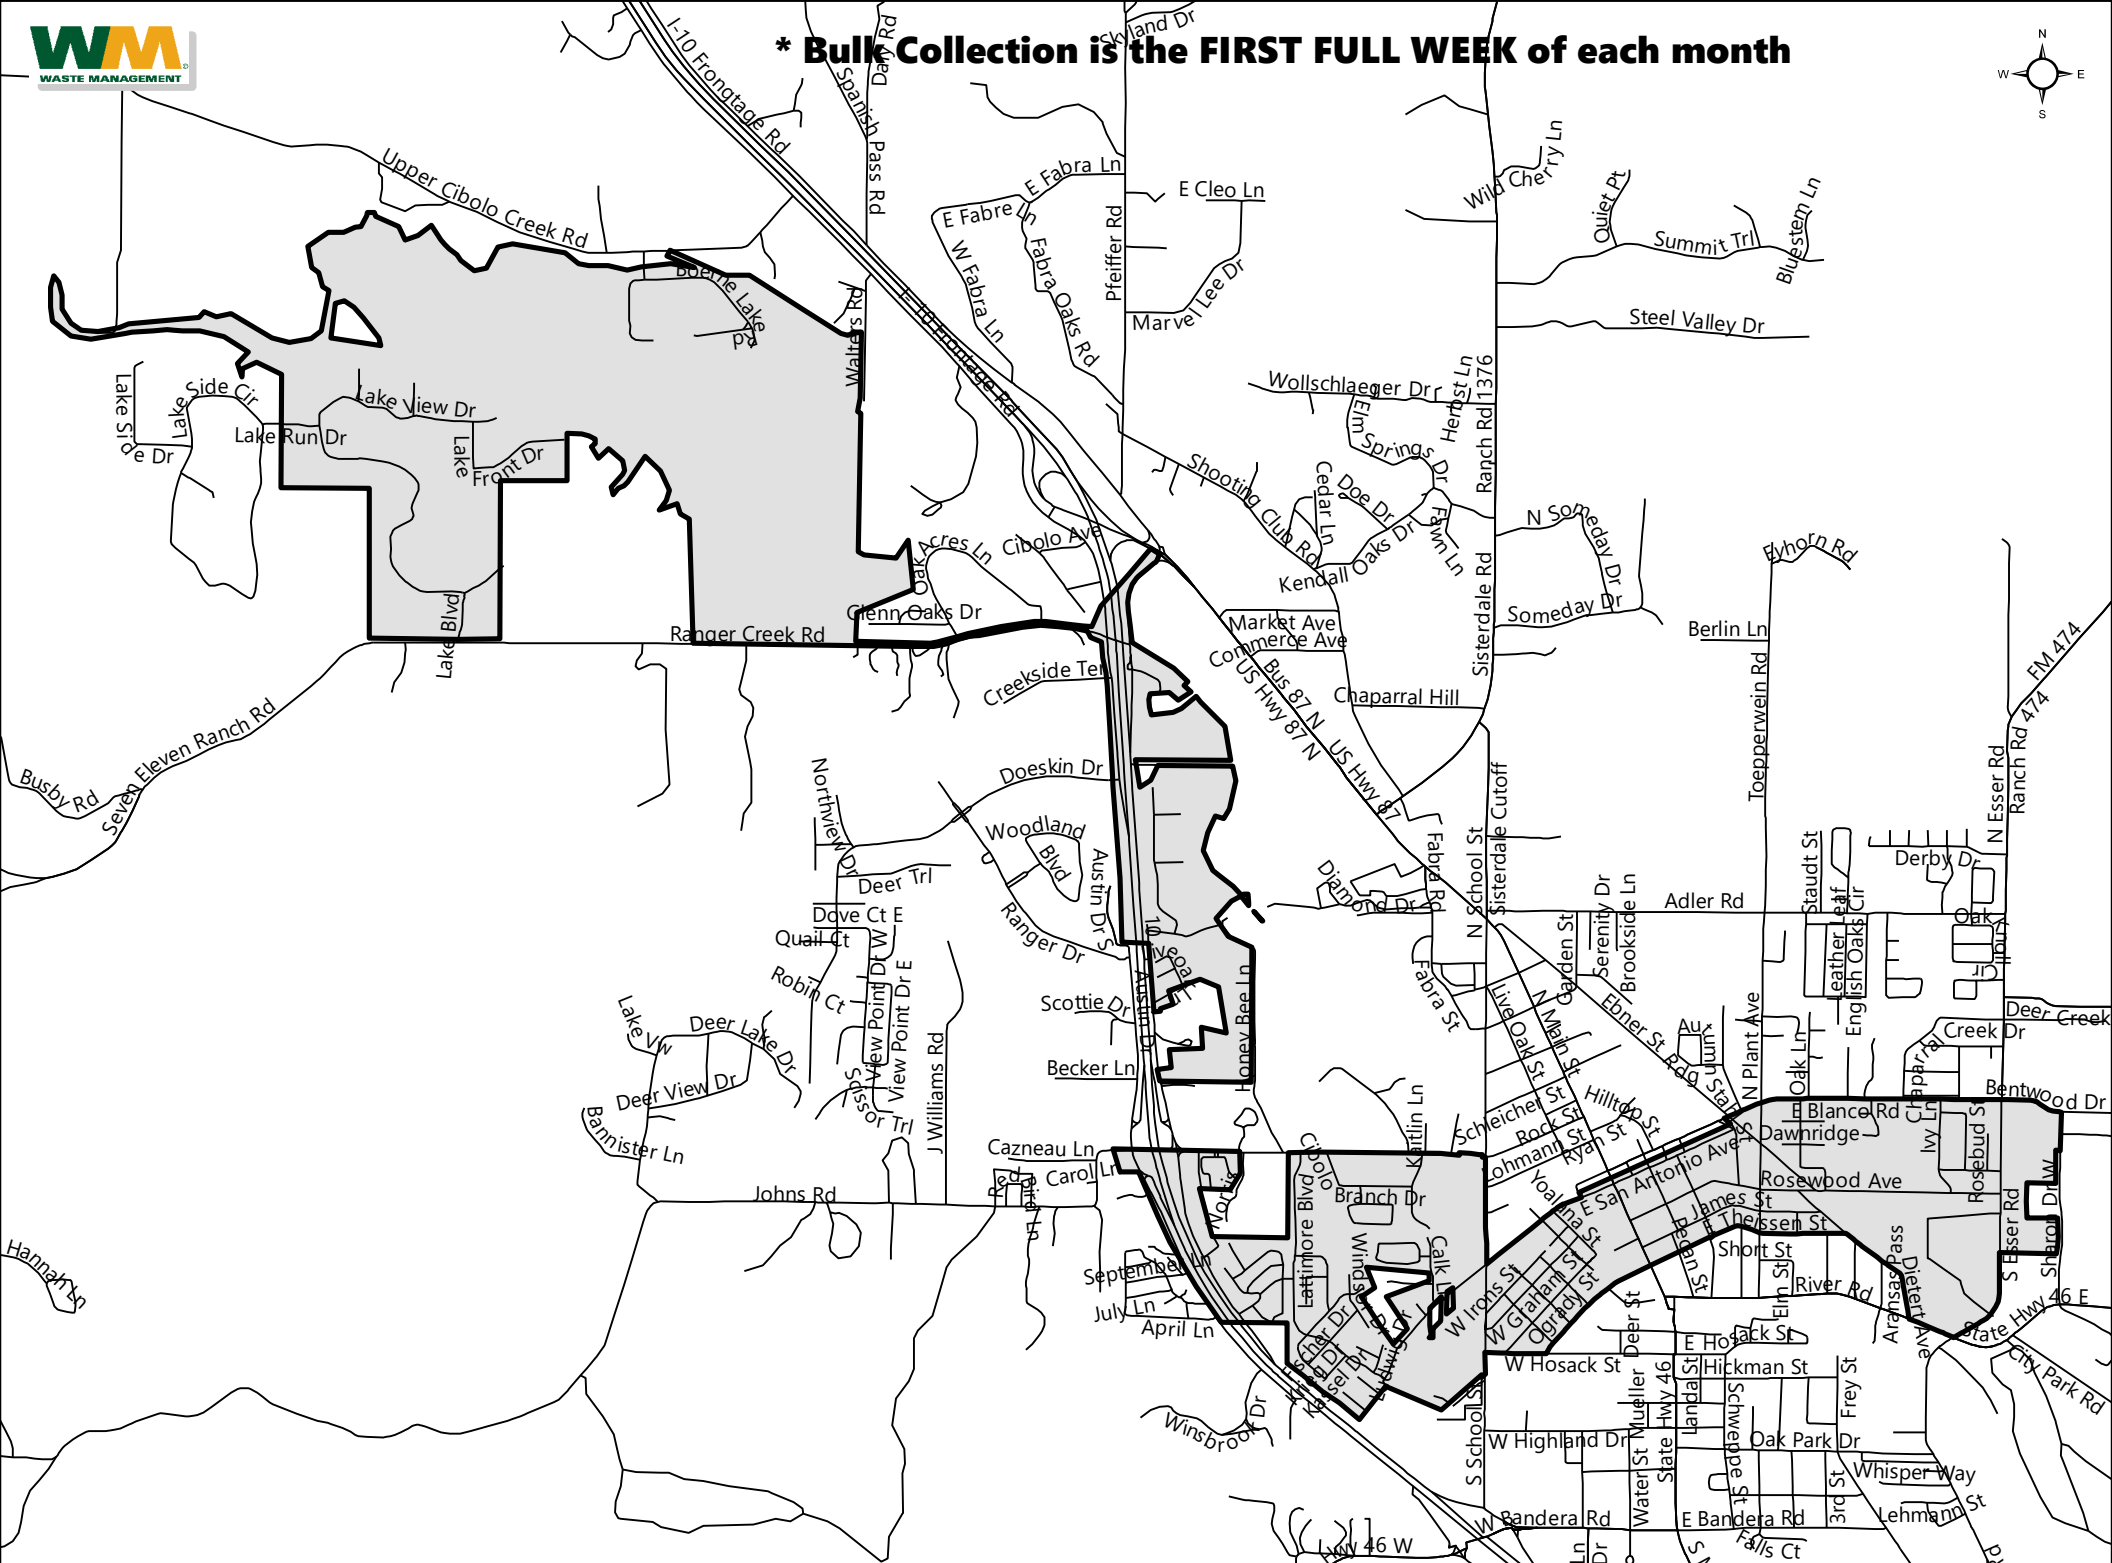

**\* Bulk & Brush Collection is the FIRST FULL WEEK of each month**

**\* Bulk Collection is the FIRST FULL WEEK of each month**

**Boerne Mon\_1**

**Monday, Bulk**

**February 2020**

**\* Bulk Collection is the FIRST FULL WEEK of each month**

**\* Bulk Collection is the FIRST FULL WEEK of each month**

**Boerne Wed\_1**

**Wednesday, Bulk**

**February 2020**

# Bulk Collection is the FIRST FULL WEEK of each month

Boerne Thu\_1

Thursday, Bulk

February 2020

**\* Bulk Collection is the FIRST FULL WEEK of each month**