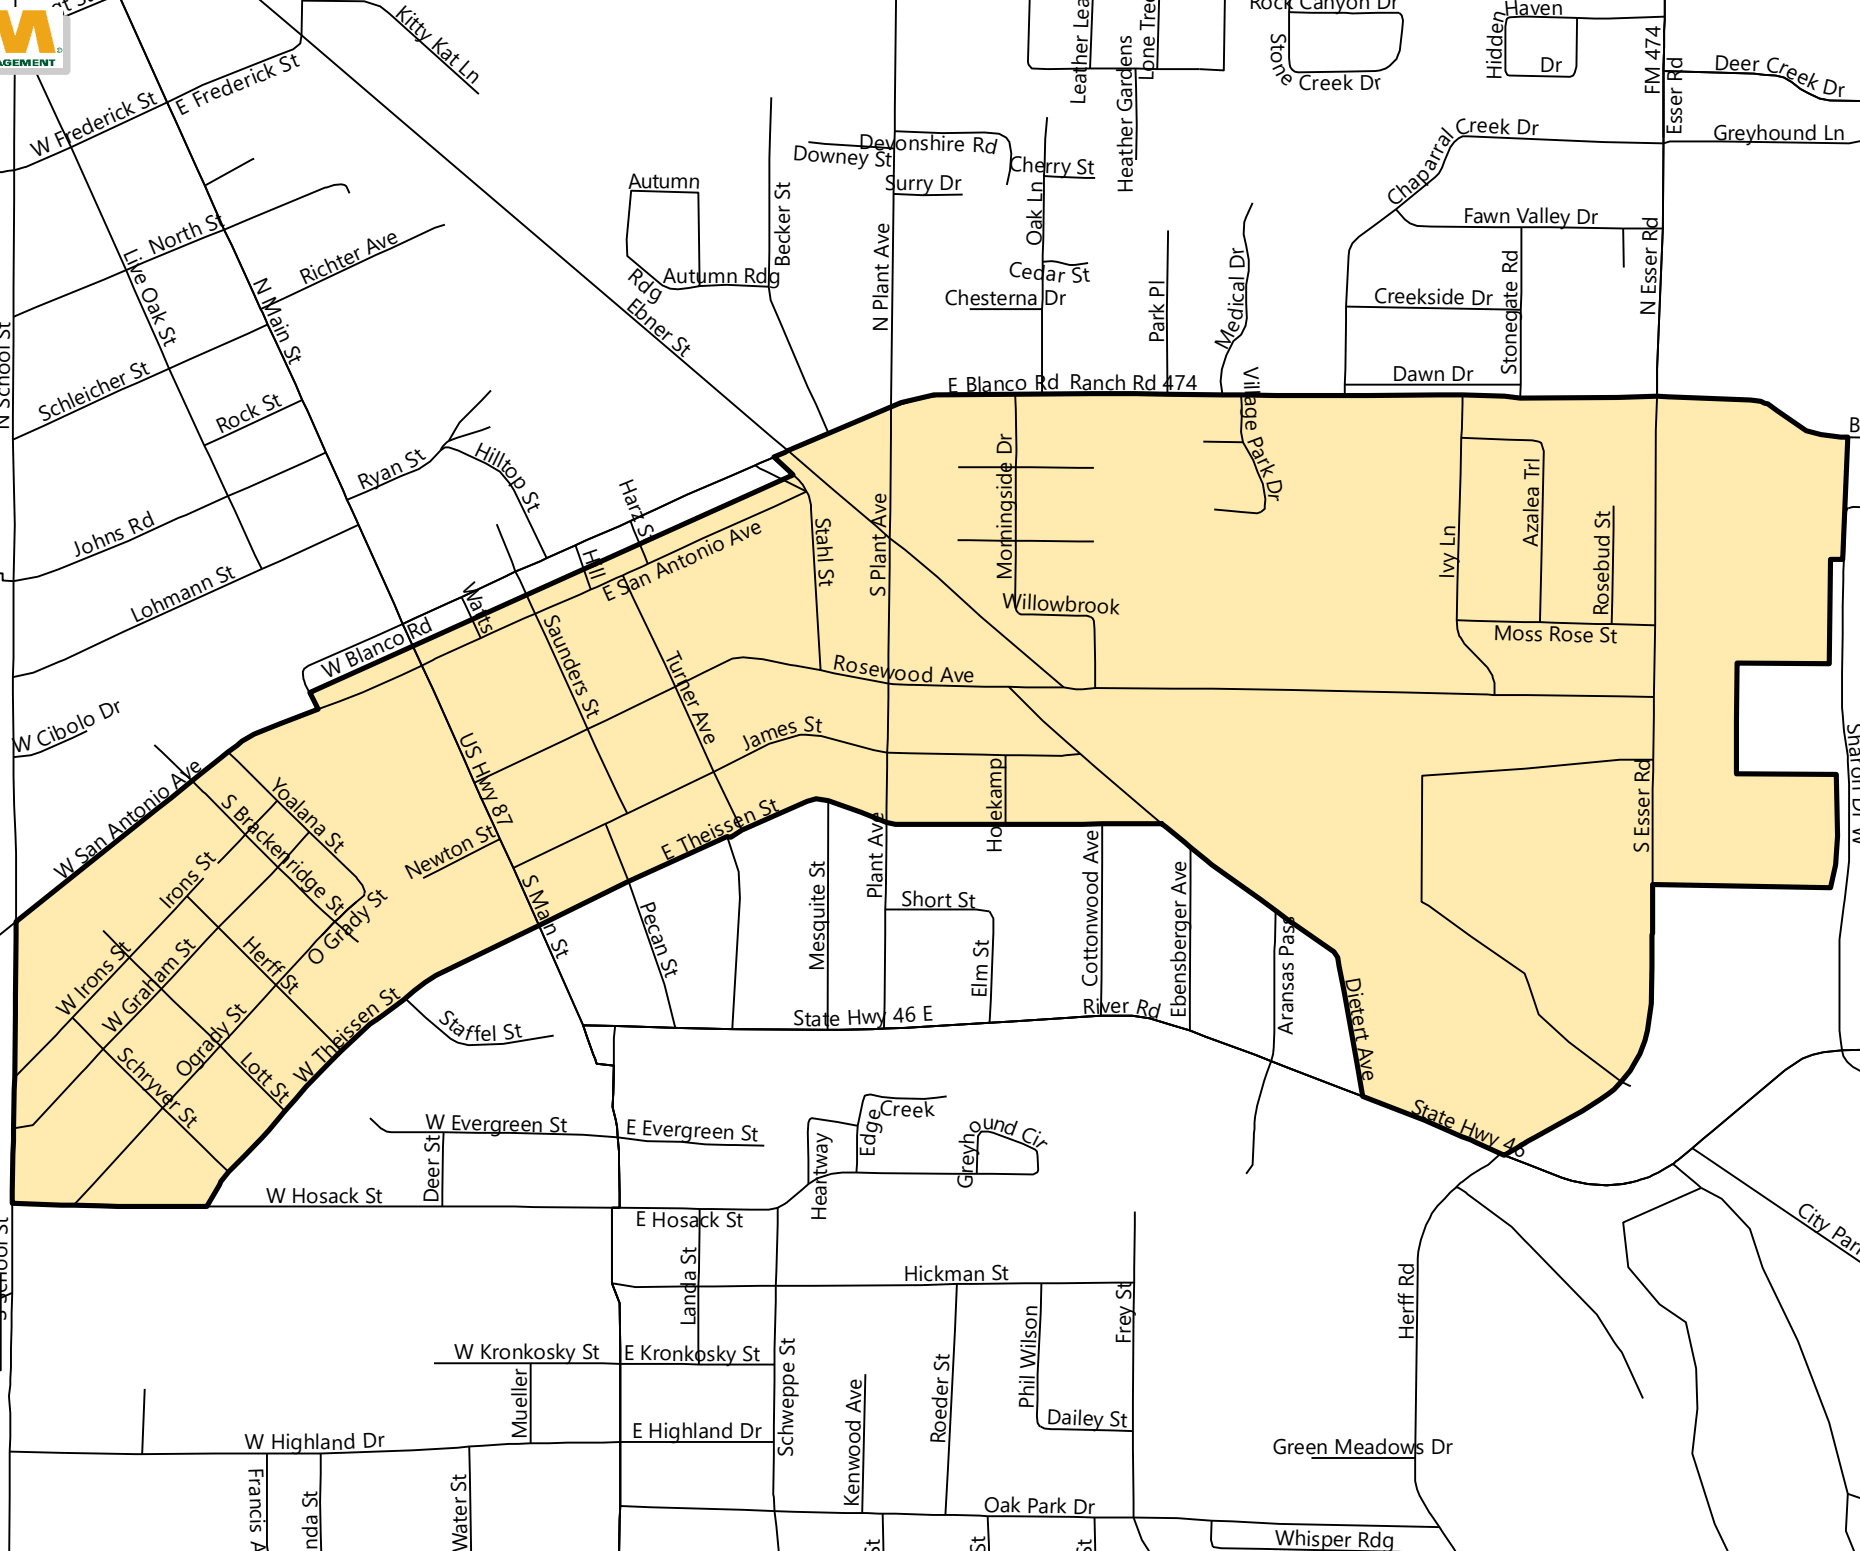

S MAIN ST

Boerne Wed_1 **Wednesday, Trash** **February 2020**

Boerne Wed_2 **Wednesday, Trash** **February 2020**

Boerne Thu_2

Thursday, Trash

February 2020