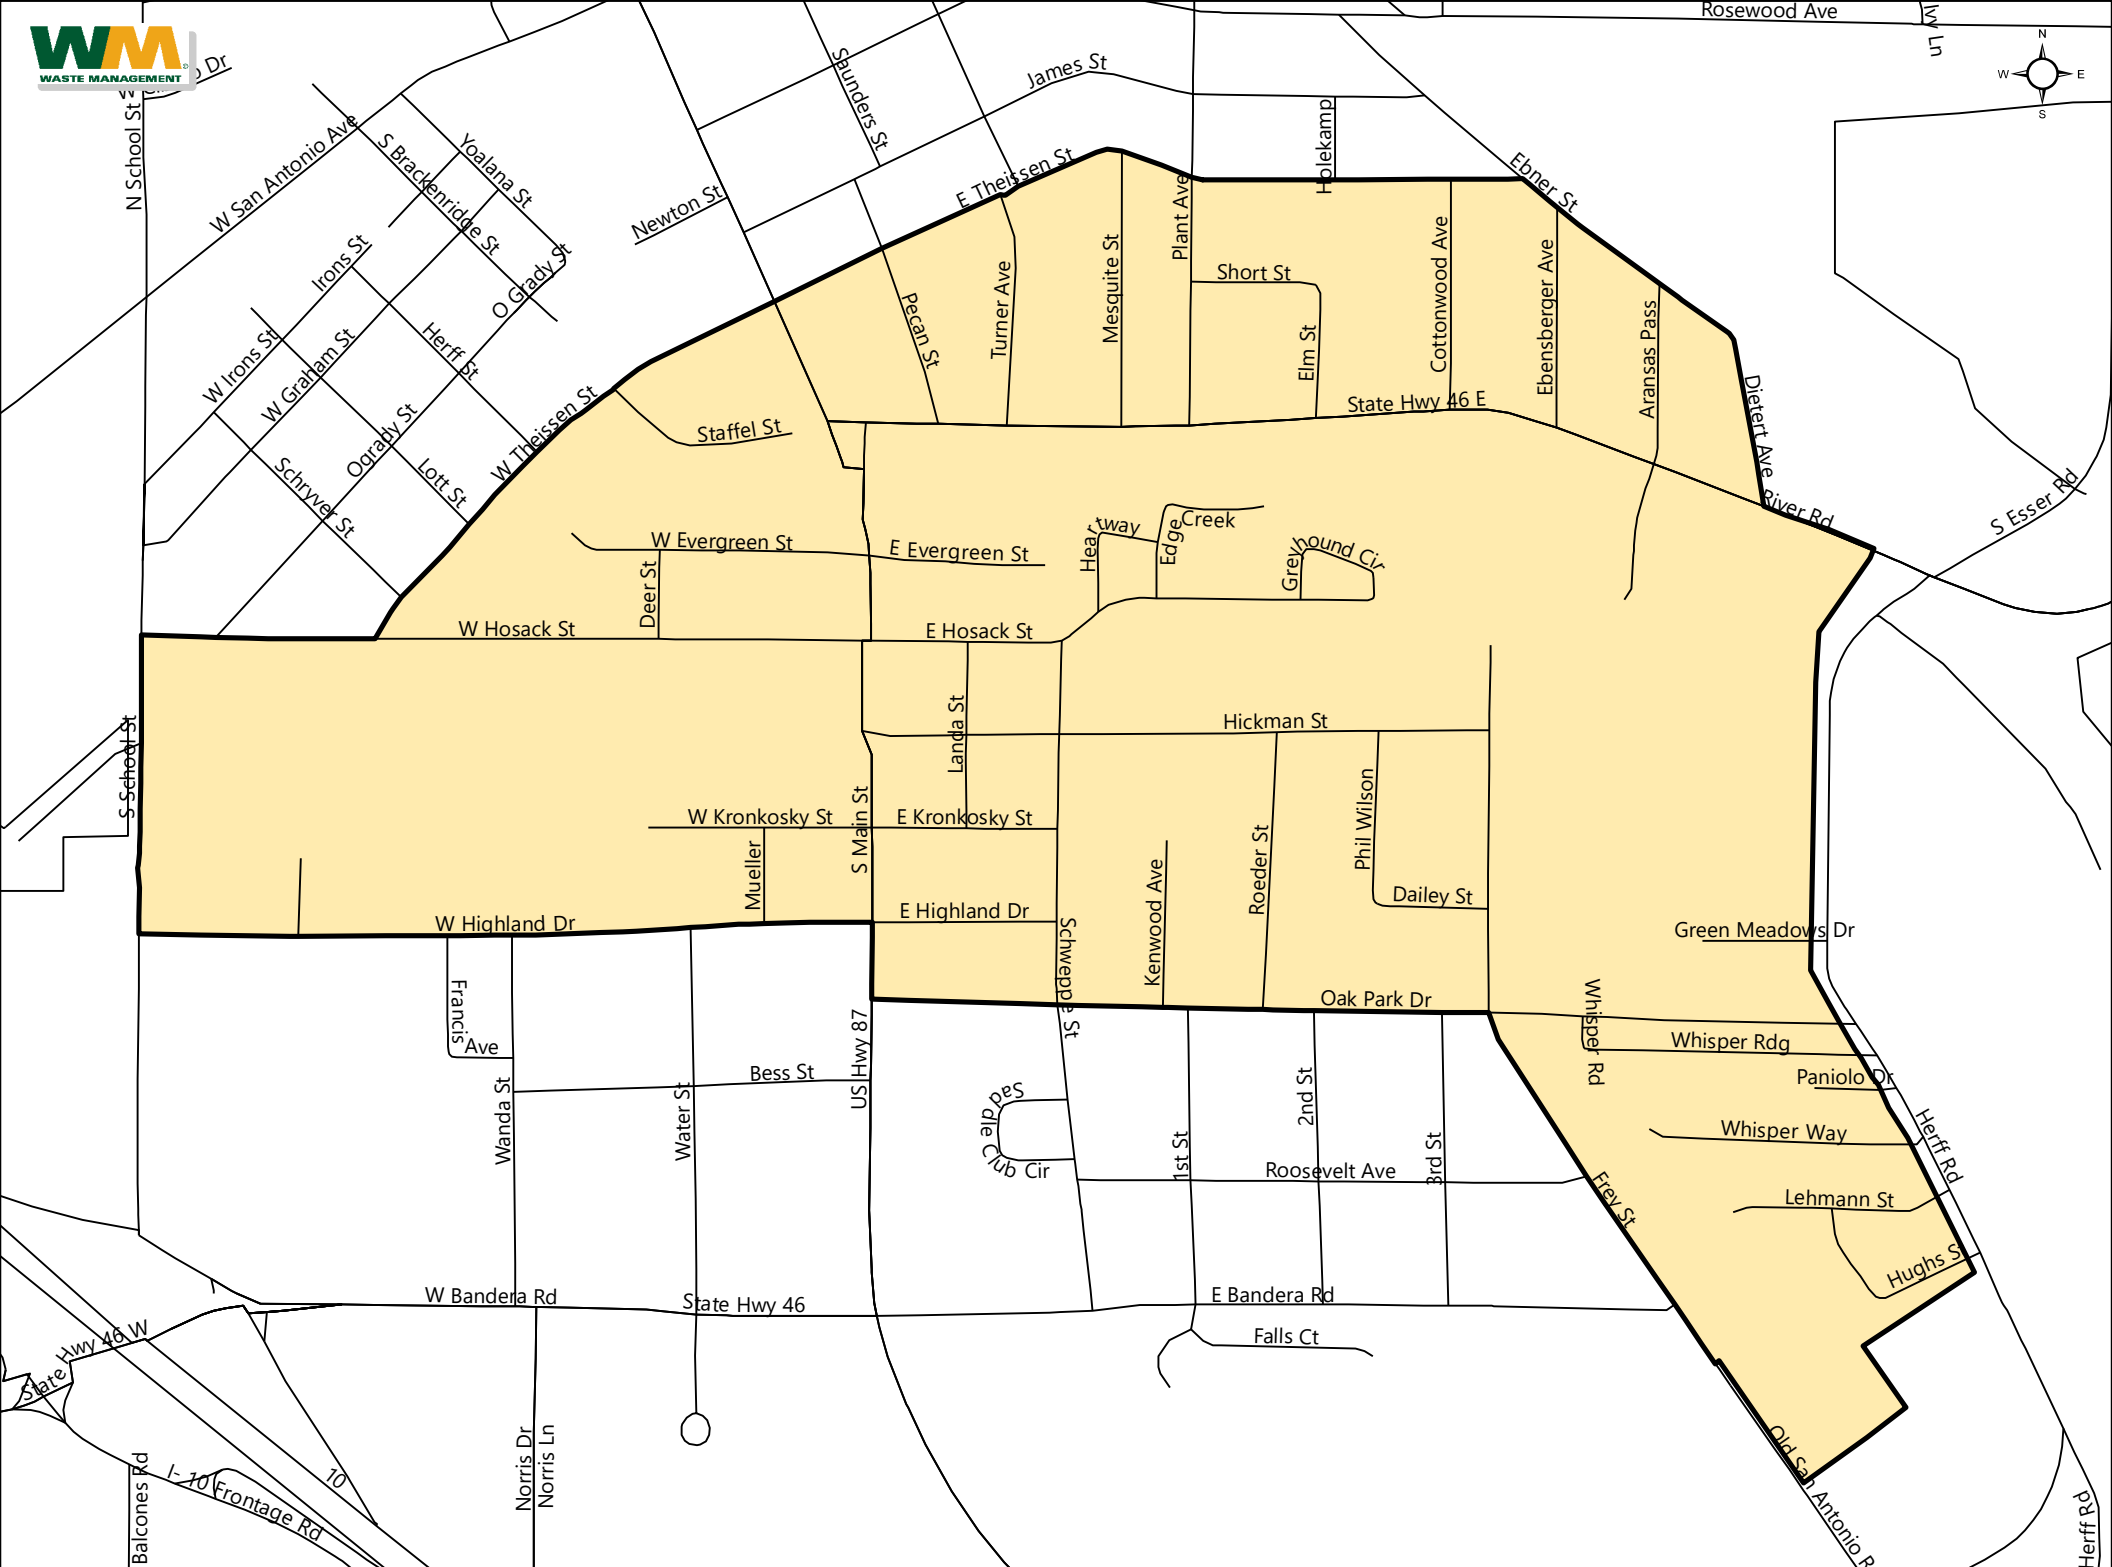

S MAIN ST

Boerne Wed_1 **Wednesday, Trash** **February 2020**

Boerne Wed_2 **Wednesday, Trash** **February 2020**

Boerne Thu_2

Thursday, Trash

February 2020