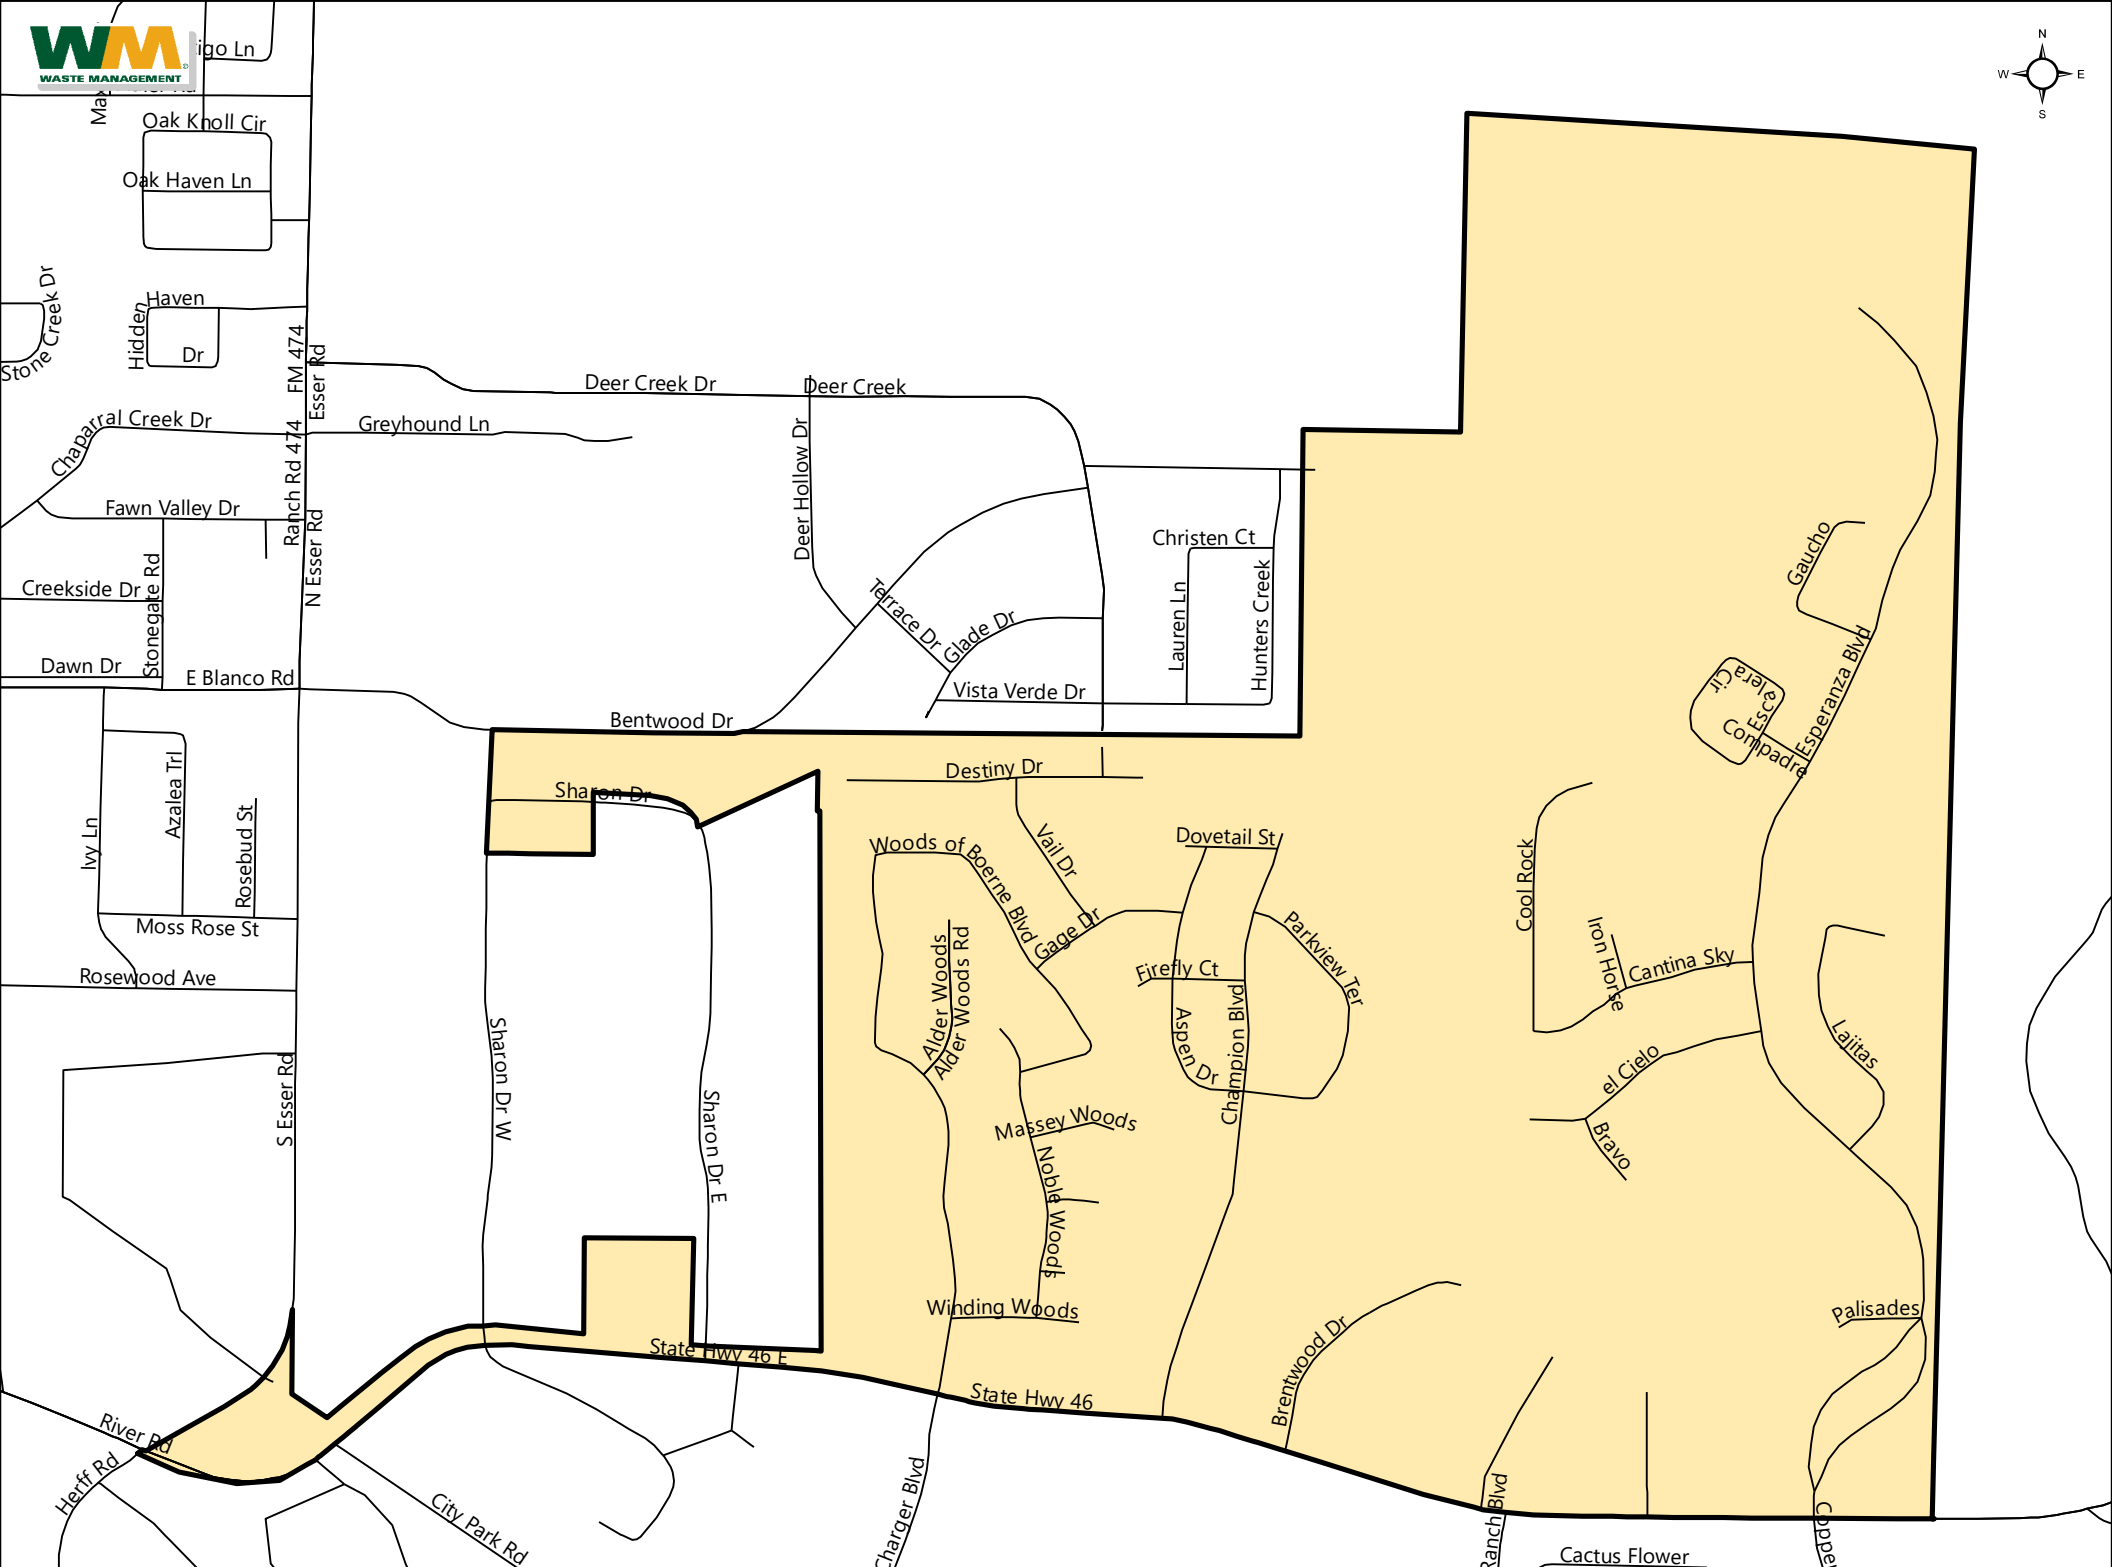

WEDNESDAY

MONDAY

TUESDAY

FRIDAY

THURSDAY

N SCHOOL ST

EBNER ST

E BLANCO RD

S MAIN ST

Boerne Wed_1 **Wednesday, Trash** **February 2020**

Boerne Wed_2 **Wednesday, Trash** **February 2020**

Boerne Thu_2

Thursday, Trash

February 2020