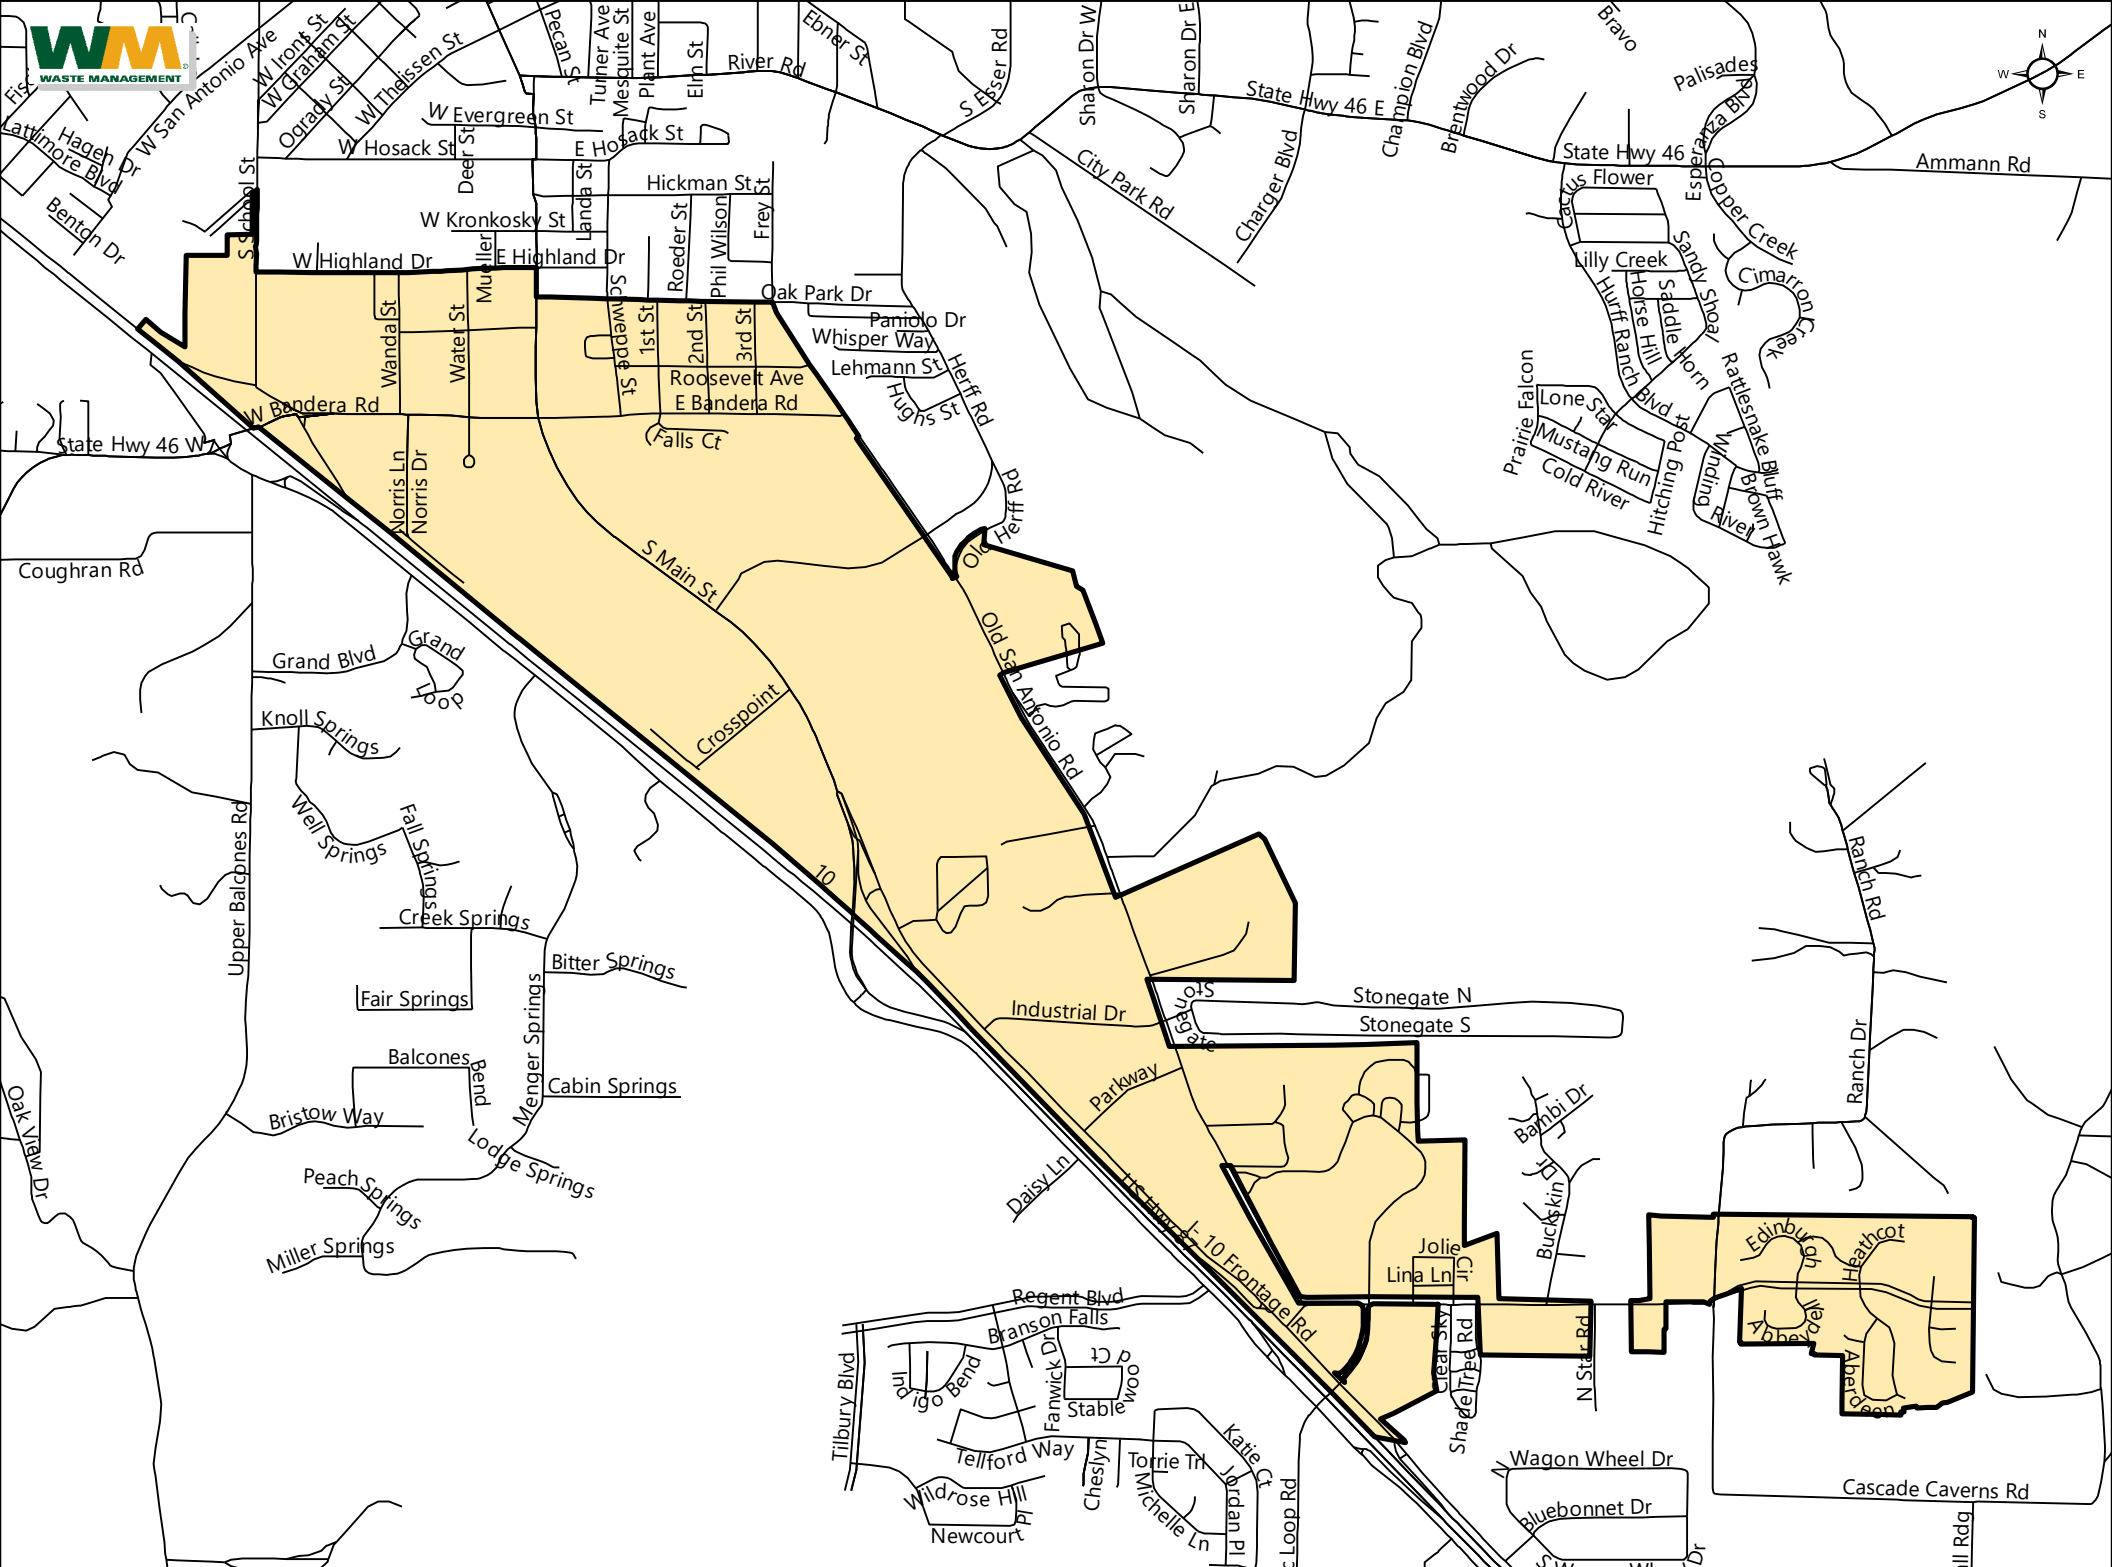

WEDNESDAY

MONDAY

TUESDAY

FRIDAY

THURSDAY

N SCHOOL ST

EBNER ST

E BLANCO RD

S MAIN ST

Boerne Wed_1 **Wednesday, Trash** **February 2020**

Boerne Wed_2 **Wednesday, Trash** **February 2020**

Boerne Thu_2

Thursday, Trash

February 2020