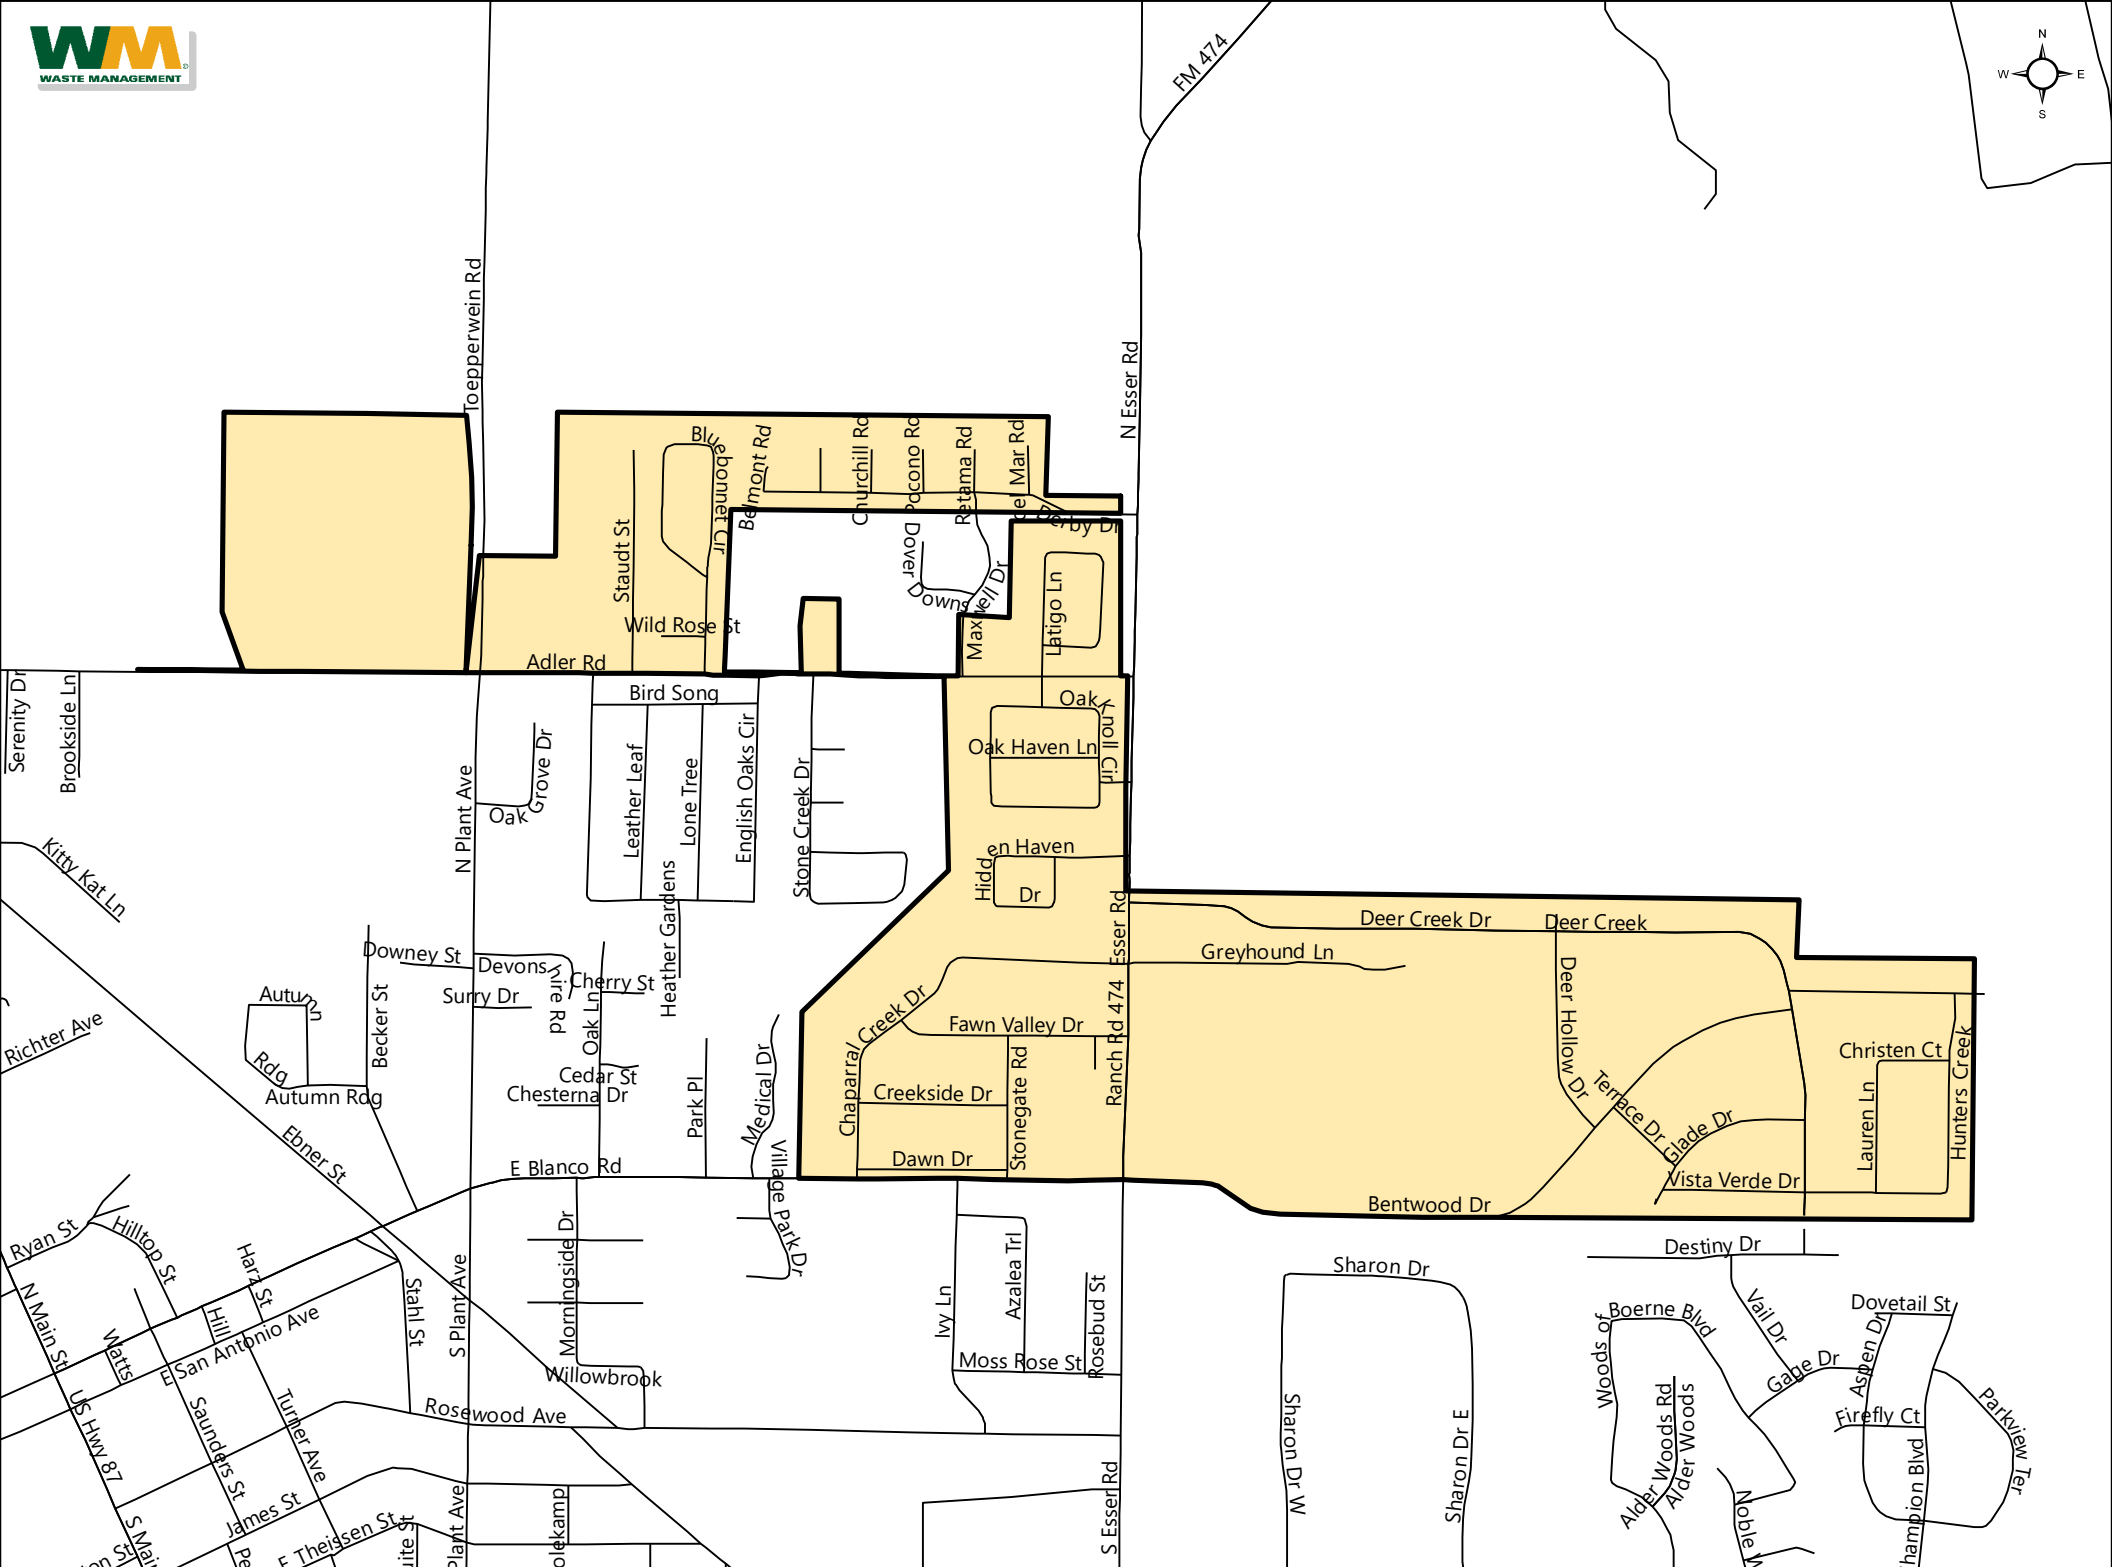

WEDNESDAY

MONDAY

TUESDAY

FRIDAY

THURSDAY

N SCHOOL ST

EBNER ST

E BLANCO RD

S MAIN ST

Boerne Wed_1 **Wednesday, Trash** **February 2020**

Boerne Wed_2 **Wednesday, Trash** **February 2020**

Boerne Thu_2

Thursday, Trash

February 2020