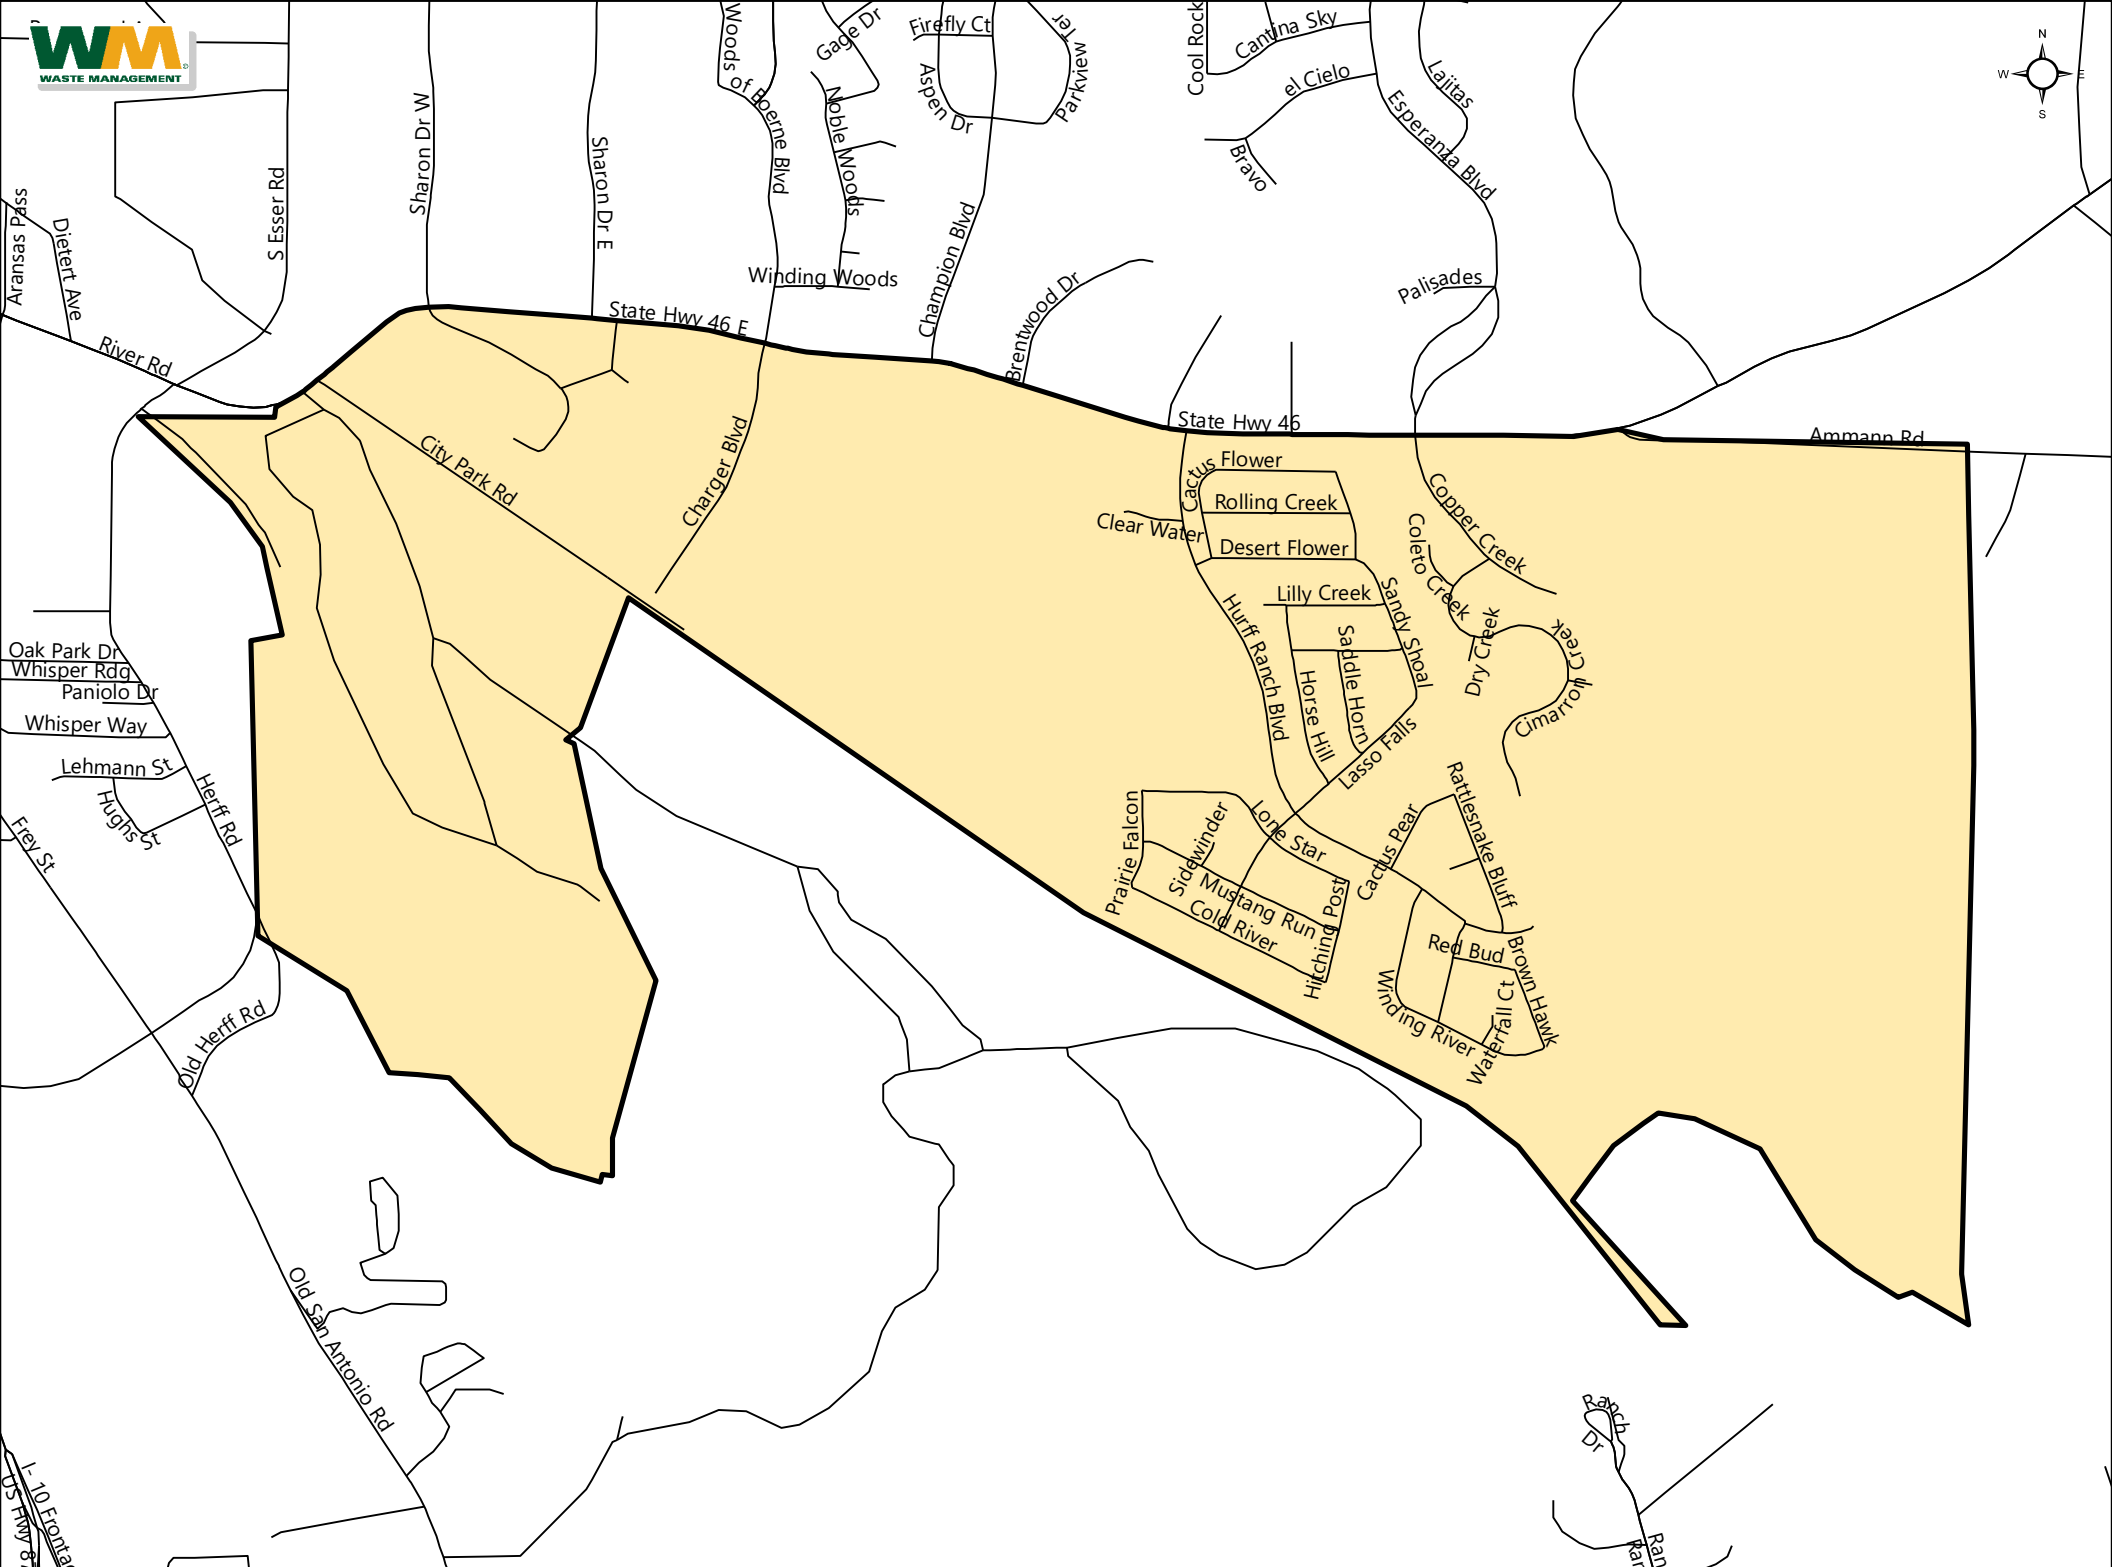

WEDNESDAY

MONDAY

TUESDAY

FRIDAY

THURSDAY

N SCHOOL ST

EBNER ST

E BLANCO RD

S MAIN ST

Boerne Wed_1 **Wednesday, Trash** **February 2020**

Boerne Wed_2 **Wednesday, Trash** **February 2020**

Boerne Thu_2

Thursday, Trash

February 2020