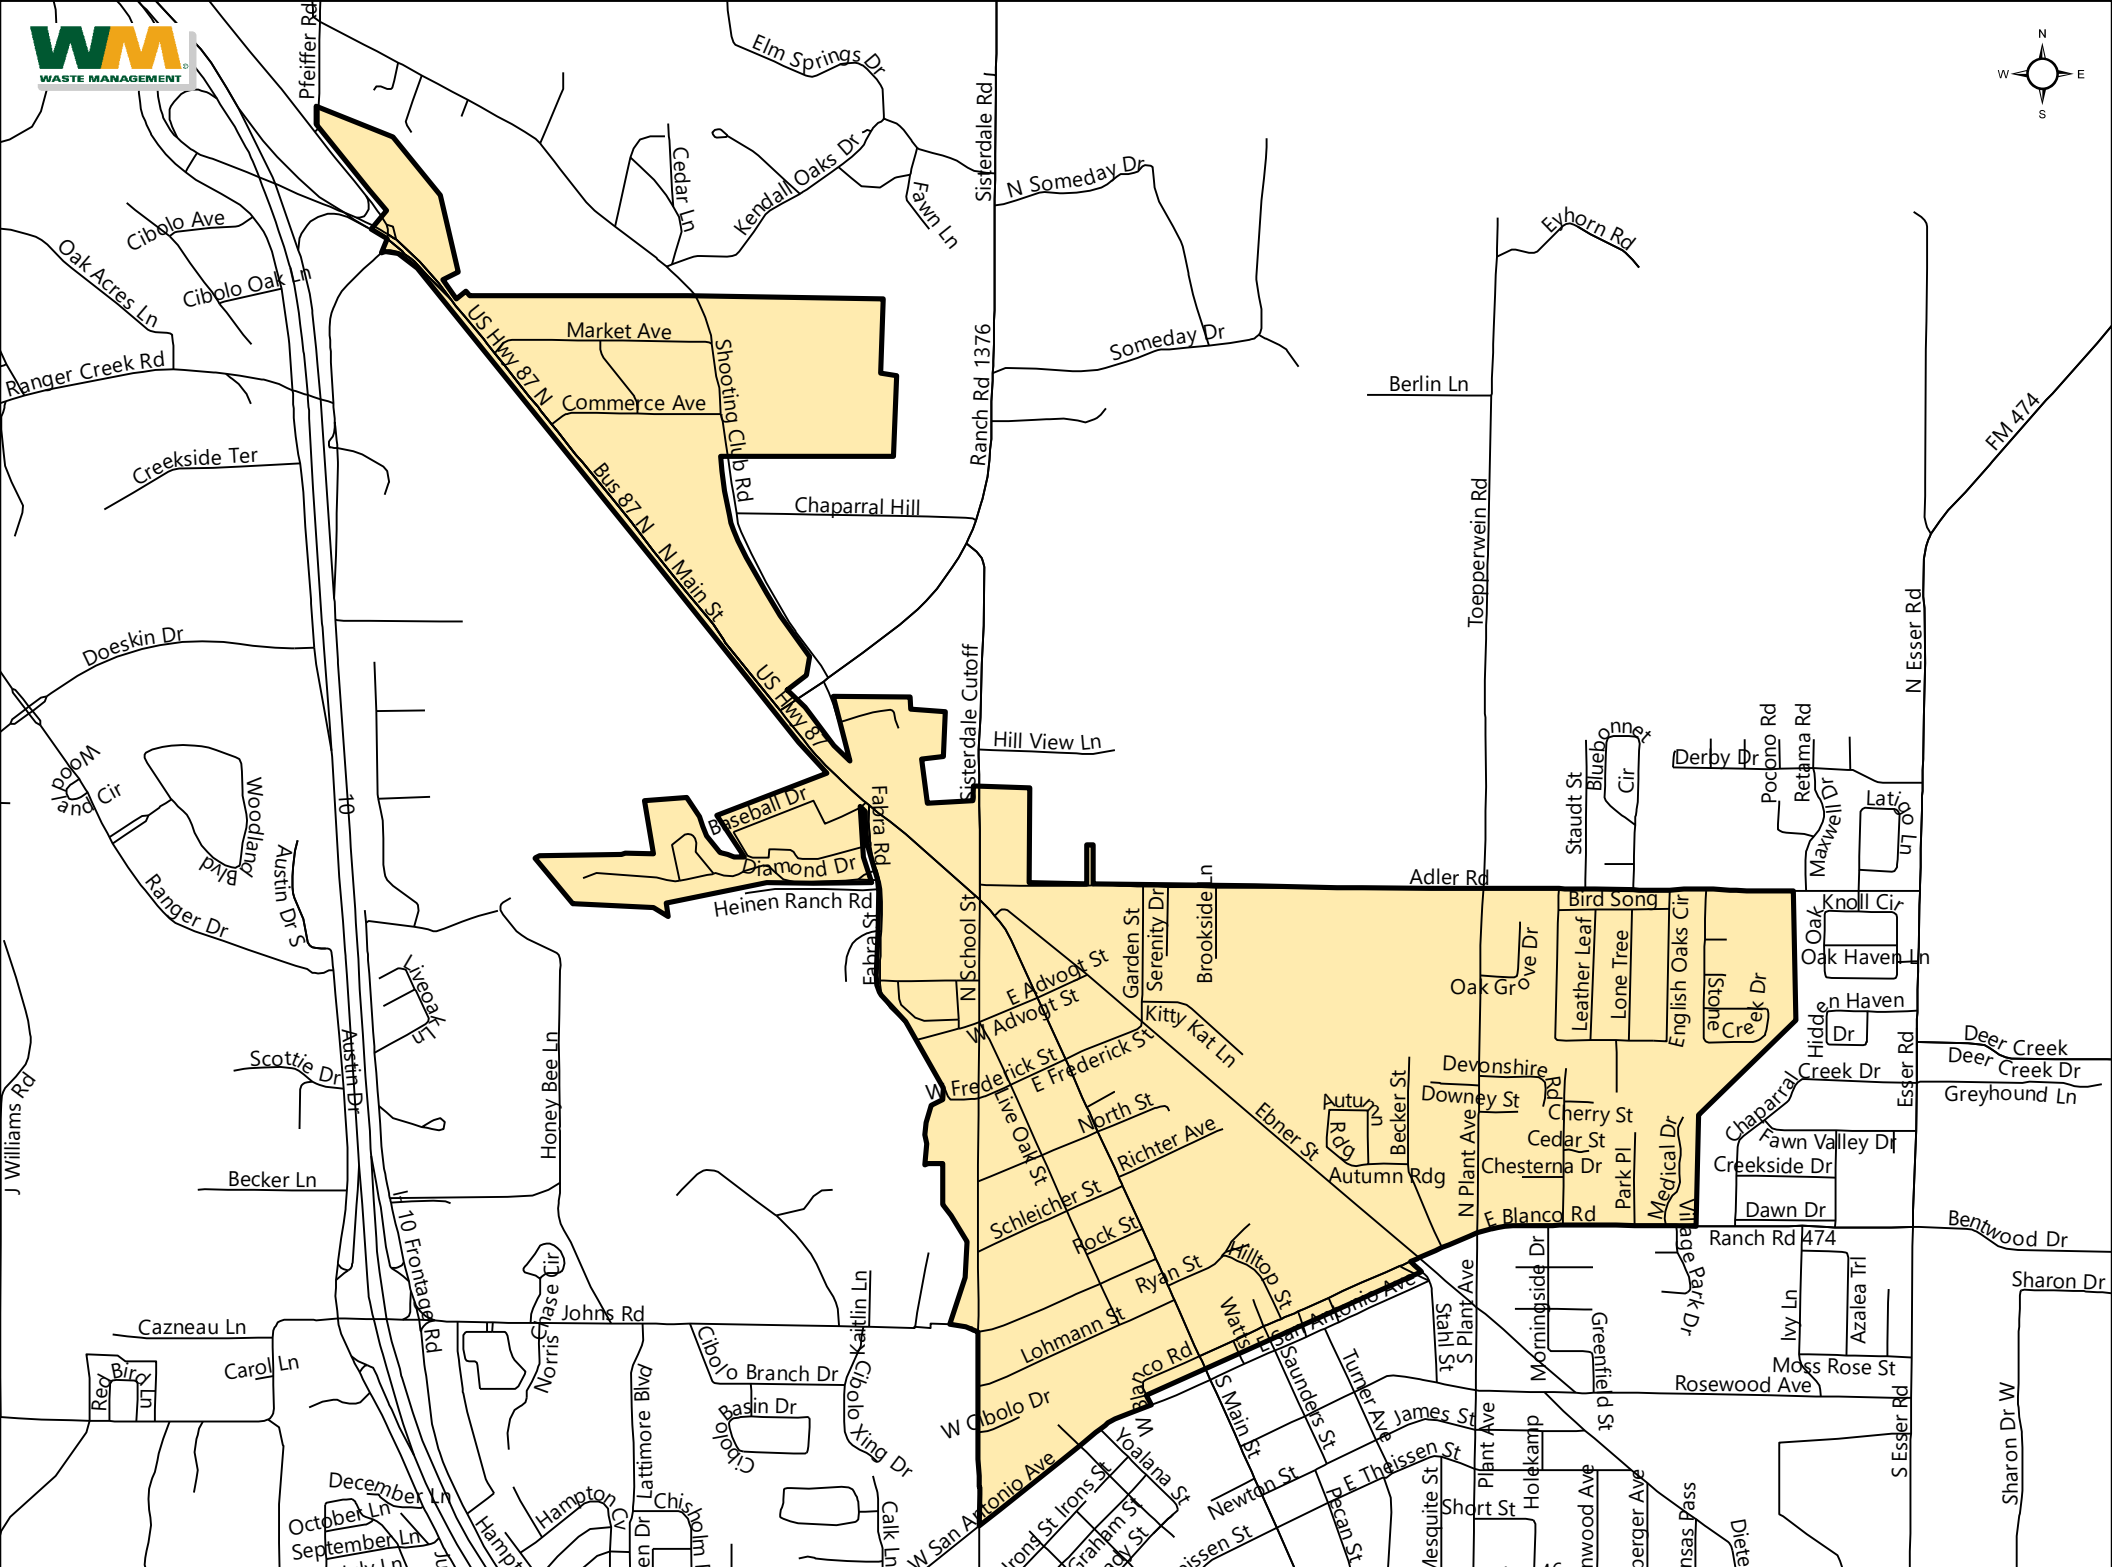

WEDNESDAY

MONDAY

TUESDAY

FRIDAY

THURSDAY

N SCHOOL ST

EBNER ST

E BLANCO RD

S MAIN ST

Boerne Wed_1 **Wednesday, Trash** **February 2020**

Boerne Wed_2 **Wednesday, Trash** **February 2020**

Boerne Thu_2

Thursday, Trash

February 2020